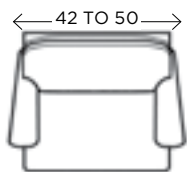

—DIMENSIONS VARY WITH SELECTIONS, PLEASE CONSULT WITH YOUR DESIGNER—

☐ **96-7004** ☐ **CL-7004**
Arm Chair Plus
Depth ☐36 ☐38 ☐40