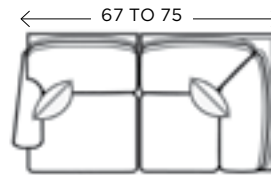

## SOFAS, LOVESEATS AND CHAIRS

96-7000  CL-7000  
Three Cushion Sofa  
Depth 36 38 40

96-7001  CL-7001  
Mid-Size Sofa  
Depth 36 38 40

96-7002  CL-7002  
Two Cushion Loveseat  
Depth 36 38 40

## SECTIONAL COMPONENTS

96-7010  CL-7010  
Left Facing Sofa  
Depth 36 38 40

96-7011  CL-7011  
Right Facing Sofa  
Depth 36 38 40

96-7012  CL-7012  
Left Facing Loveseat  
Depth 36 38 40

96-7013  CL-7013  
Right Facing Loveseat  
Depth 36 38 40

96-7020  CL-7020  
Left Facing Corner Sofa  
Depth 36 38 40

96-7021  CL-7021  
Right Facing Corner Sofa  
Depth 36 38 40

96-7022  CL-7022  
Left Facing Corner Loveseat  
Depth 36 38 40

96-7023  CL-7023  
Right Facing Corner Loveseat  
Depth 36 38 40