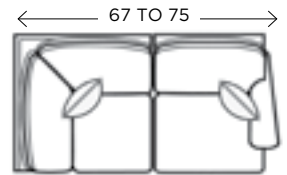

## SOFAS, LOVESEATS AND CHAIRS

96-7000  CL-7000  
Three Cushion Sofa  
Depth 36 38 40

96-7001  CL-7001  
Mid-Size Sofa  
Depth 36 38 40

96-7002  CL-7002  
Two Cushion Loveseat  
Depth 36 38 40

## SECTIONAL COMPONENTS

96-7010  CL-7010  
Left Facing Sofa  
Depth 36 38 40

96-7011  CL-7011  
Right Facing Sofa  
Depth 36 38 40

96-7012  CL-7012  
Left Facing Loveseat  
Depth 36 38 40

96-7013  CL-7013  
Right Facing Loveseat  
Depth 36 38 40

96-7020  CL-7020  
Left Facing Corner Sofa  
Depth 36 38 40

96-7021  CL-7021  
Right Facing Corner Sofa  
Depth 36 38 40

96-7022  CL-7022  
Left Facing Corner Loveseat  
Depth 36 38 40

96-7023  CL-7023  
Right Facing Corner Loveseat  
Depth 36 38 40