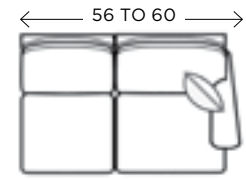

## SOFAS, LOVESEATS AND CHAIRS

96-7000  CL-7000  
Three Cushion Sofa  
Depth 36 38 40

96-7001  CL-7001  
Mid-Size Sofa  
Depth 36 38 40

96-7002  CL-7002  
Two Cushion Loveseat  
Depth 36 38 40

## SECTIONAL COMPONENTS

96-7010  CL-7010  
Left Facing Sofa  
Depth 36 38 40

96-7011  CL-7011  
Right Facing Sofa  
Depth 36 38 40

96-7012  CL-7012  
Left Facing Loveseat  
Depth 36 38 40

96-7013  CL-7013  
Right Facing Loveseat  
Depth 36 38 40

96-7020  CL-7020  
Left Facing Corner Sofa  
Depth 36 38 40

96-7021  CL-7021  
Right Facing Corner Sofa  
Depth 36 38 40

96-7022  CL-7022  
Left Facing Corner Loveseat  
Depth 36 38 40

96-7023  CL-7023  
Right Facing Corner Loveseat  
Depth 36 38 40