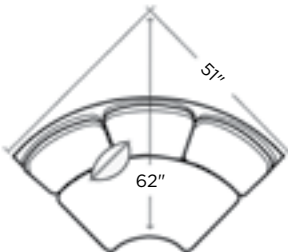

## SECTIONAL COMPONENTS

96-7010  CL-7010  
Left Facing Sofa  
Depth 36 38 40

96-7011  CL-7011  
Right Facing Sofa  
Depth 36 38 40

96-7012  CL-7012  
Left Facing Loveseat  
Depth 36 38 40

96-7013  CL-7013  
Right Facing Loveseat  
Depth 36 38 40

96-7020  CL-7020  
Left Facing Corner Sofa  
Depth 36 38 40

96-7021  CL-7021  
Right Facing Corner Sofa  
Depth 36 38 40

96-7022  CL-7022  
Left Facing Corner Loveseat  
Depth 36 38 40

96-7023  CL-7023  
Right Facing Corner Loveseat  
Depth 36 38 40

96-7024  CL-7024  
Curved Corner  
Depth 36 38 40

96-7025  CL-7025  
Square Corner  
Depth 36 38 40

96-7016  CL-7016  
One Cushion Left Arm Chair  
Depth 36 38 40

96-7017  CL-7017  
One Cushion Right Arm Chair  
Depth 36 38 40