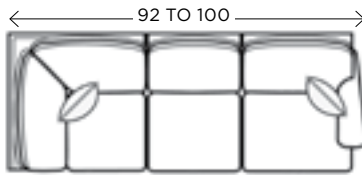

☐ 96-7021 ☐ CL-7021
Right Facing Corner Sofa
Depth ☐36 ☐38 ☐40