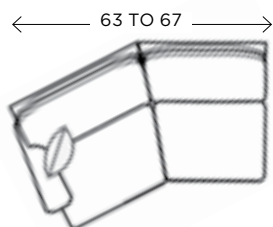

# STICKLEY®

L. & J.G. STICKLEY, INC. • 1 STICKLEY DRIVE, P.O. BOX 480 • MANLIUS, NY 13104-0480

—DIMENSIONS VARY WITH SELECTIONS, PLEASE CONSULT WITH YOUR DESIGNER—

**96-7004**  **CL-7004**  
Arm Chair Plus  
Depth 36 38 40

**96-7003**  **CL-7003**  
One Cushion Arm Chair  
Depth 36 38 40

**96-7005**  **CL-7005**  
Swivel Arm Chair  
Depth 36 38

**96-7006**  **CL-7006**  
Two Arm Chaise  
Length 65  
Depth 36 38 40

**96-7014**  **CL-7014**  
Left Facing Angular Loveseat  
Depth 36 38 40