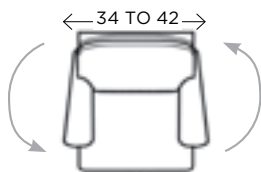

# STICKLEY®

L. & J.G. STICKLEY, INC. • 1 STICKLEY DRIVE, P.O. BOX 480 • MANLIUS, NY 13104-0480

—DIMENSIONS VARY WITH SELECTIONS, PLEASE CONSULT WITH YOUR DESIGNER—

**96-7004**  **CL-7004**  
Arm Chair Plus  
Depth 36 38 40

**96-7003**  **CL-7003**  
One Cushion Arm Chair  
Depth 36 38 40

**96-7005**  **CL-7005**  
Swivel Arm Chair  
Depth 36 38

**96-7006**  **CL-7006**  
Two Arm Chaise  
Length 65  
Depth 36 38 40

**96-7014**  **CL-7014**  
Left Facing Angular Loveseat  
Depth 36 38 40