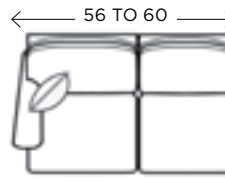

## SOFAS, LOVESEATS AND CHAIRS

96-7000  CL-7000  
Three Cushion Sofa  
Depth 36 38 40

96-7001  CL-7001  
Mid-Size Sofa  
Depth 36 38 40

96-7002  CL-7002  
Two Cushion Loveseat  
Depth 36 38 40

## SECTIONAL COMPONENTS

96-7010  CL-7010  
Left Facing Sofa  
Depth 36 38 40

96-7011  CL-7011  
Right Facing Sofa  
Depth 36 38 40

96-7012  CL-7012  
Left Facing Loveseat  
Depth 36 38 40

96-7013  CL-7013  
Right Facing Loveseat  
Depth 36 38 40