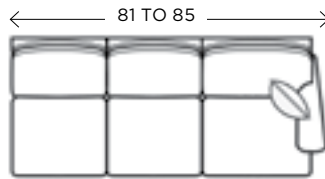

☐ 96-7011 ☐ CL-7011
Right Facing Sofa
Depth ☐36 ☐38 ☐40