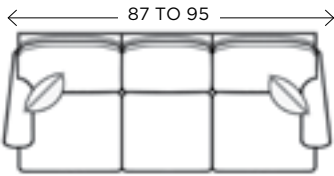

STICKLEY SELECTIONALS® | 7000 SERIES

SOFAS, LOVESEATS AND CHAIRS

☐ 96-7000 ☐ CL-7000
Three Cushion Sofa
Depth ☐36 ☐38 ☐40