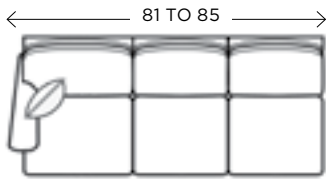

## SOFAS, LOVESEATS AND CHAIRS

96-7000  CL-7000  
Three Cushion Sofa  
Depth 36 38 40

96-7001  CL-7001  
Mid-Size Sofa  
Depth 36 38 40

96-7002  CL-7002  
Two Cushion Loveseat  
Depth 36 38 40

## SECTIONAL COMPONENTS

96-7010  CL-7010  
Left Facing Sofa  
Depth 36 38 40

96-7011  CL-7011  
Right Facing Sofa  
Depth 36 38 40

96-7012  CL-7012  
Left Facing Loveseat  
Depth 36 38 40

96-7013  CL-7013  
Right Facing Loveseat  
Depth 36 38 40