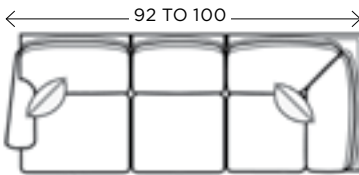

## SECTIONAL COMPONENTS

96-7010  CL-7010  
Left Facing Sofa  
Depth 36 38 40

96-7011  CL-7011  
Right Facing Sofa  
Depth 36 38 40

96-7012  CL-7012  
Left Facing Loveseat  
Depth 36 38 40

96-7013  CL-7013  
Right Facing Loveseat  
Depth 36 38 40

96-7020  CL-7020  
Left Facing Corner Sofa  
Depth 36 38 40

96-7021  CL-7021  
Right Facing Corner Sofa  
Depth 36 38 40

96-7022  CL-7022  
Left Facing Corner Loveseat  
Depth 36 38 40

96-7023  CL-7023  
Right Facing Corner Loveseat  
Depth 36 38 40