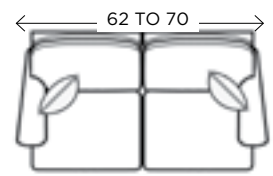

OUTSIDE W108 D36 H37¾

INSIDE W74 D20½

ARM H27¼ SEAT H20½

**STICKLEY®**

L. & J.G. STICKLEY, INC. · 1 STICKLEY DRIVE, P.O. BOX 480 · MANLIUS, NY 13104-0480

## SOFAS, LOVESEATS AND CHAIRS

96-7000  CL-7000  
Three Cushion Sofa  
Depth 36 38 40

96-7001  CL-7001  
Mid-Size Sofa  
Depth 36 38 40

96-7002  CL-7002  
Two Cushion Loveseat  
Depth 36 38 40