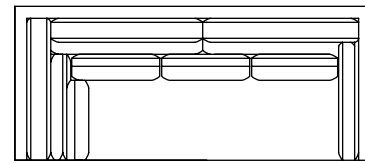

VERO RF CORNER SOFA

● 96-9086-89-R

● CL-8086-89-R

OUTSIDE W89 D38½ H31

INSIDE W58 D19¼

ARM H31 SEAT H18¾

(semi-attached back cushions and semi-attached side bolsters)