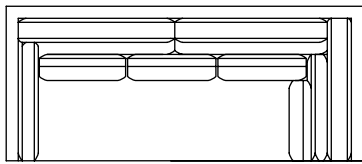

OUTSIDE W38½ D38½ H31
INSIDE W19 D19¼
ARM H31 SEAT H18¾

OTTOMAN

● 96-9086-OT

● CL-8086-OT

W26¼ D20 H17½

THREE LEG OPTIONS AVAILABLE

WOOD LEG
(STANDARD)

ACRYLIC

ACRYLIC LEG OPTION AVAILABLE ON THE VERO COLLECTIONS WITH AN UPCHARGE

VERO LF SOFA

● 96-9086-76-L

● CL-8086-76-L

OUTSIDE W76 D38½ H31

INSIDE W67 D19¼

ARM H31 SEAT H18¾

VERO RF SOFA

● 96-9086-76-R

● CL-8086-76-R

OUTSIDE W76 D38½ H31

INSIDE W67 D19¼

ARM H31 SEAT H18¾

VERO LF CORNER SOFA

● 96-9086-89-L

● CL-8086-89-L