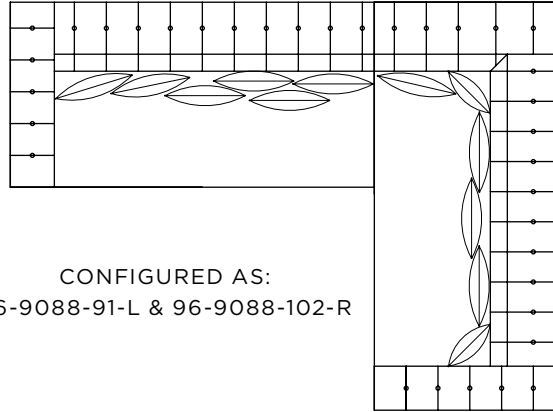

CONFIGURED AS:
96-9088-91-L & 96-9088-102-R

LF SOFA

- 96-9088-91-L
- CL-8088-91-L

OUTSIDE W91 D46¼ H27
INSIDE W79 D29½
ARM H27 SEAT H19

RF SOFA

- 96-9088-91-R
- CL-8088-91-R

OUTSIDE W91 D46¼ H27
INSIDE W79 D29½
ARM H27 SEAT H19