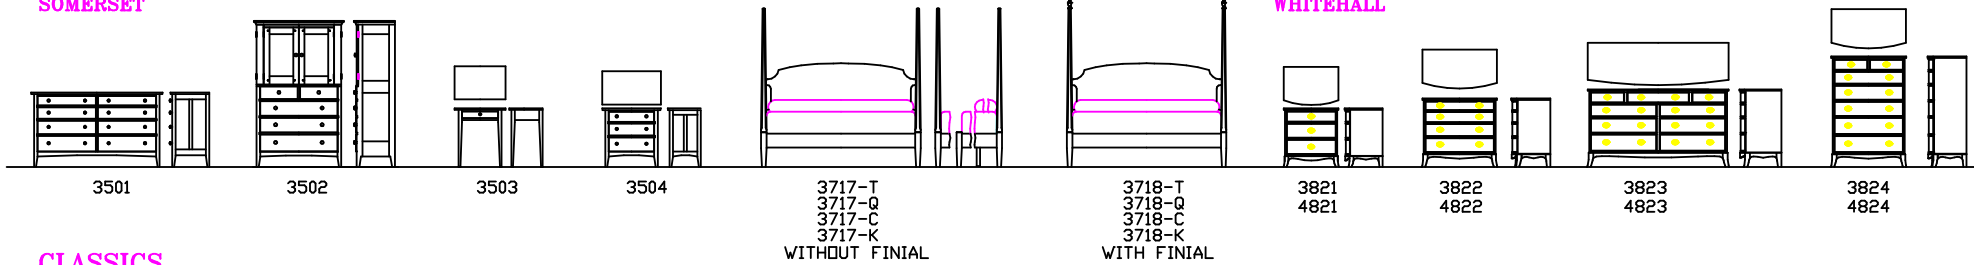

STICKLEY APRIL 2015 NEW PRODUCT INTRODUCTIONS

CLASSICS

SOMERSET